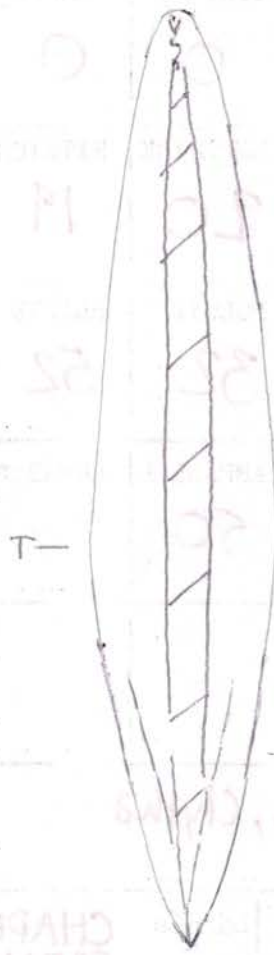

10159

damage scars

CHAPEL FARM LUTHERAN MON

Abrahamson Museum District

These sketches show the object from different perspectives. The top view shows a pointed, elongated shape with a textured surface. The side view shows a similar shape with a small circular feature near the top. The bottom view shows a small, oval-shaped object with a textured surface. The object appears to be a small, possibly decorative or functional item, possibly a piece of pottery or a small sculpture. The sketches are drawn on a grid background.