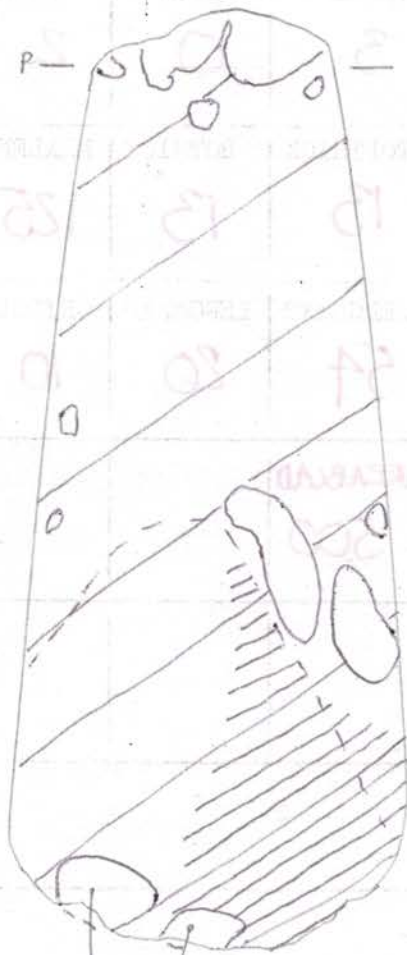

10159

damage scars

CHAPEL FARM LUTHERAN MON

Abrahamson Museum District

These sketches show the object from different perspectives. The top view shows a pointed, elongated shape with a textured surface. The side view shows a similar shape with a small circular feature near the top. The bottom view shows a small, oval-shaped object with a textured surface. The object appears to be a small, possibly decorative or functional item, possibly a piece of pottery or a small sculpture. The sketches are drawn on a grid background.